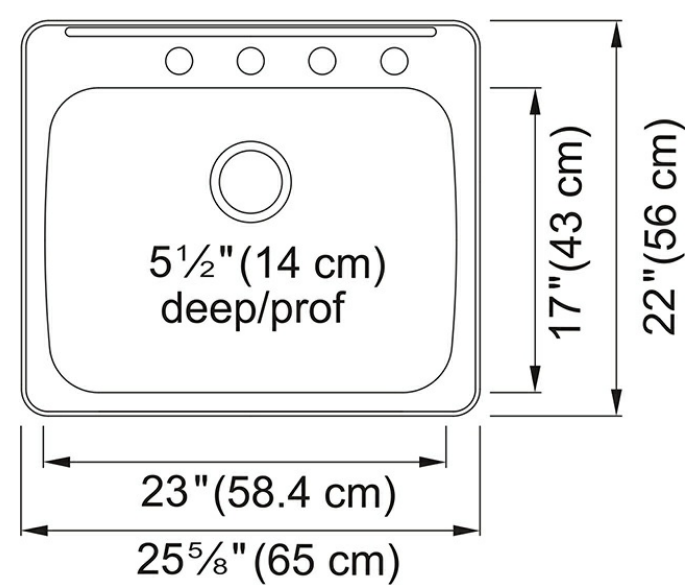

- Accessible Design: 5.5-in bowl depth and rear drain placement create an accessible work area for individuals with limited mobility
- Easy Drop In Installation: EZ Torque™ simplified fastener system allows you to drop and drill your sink into place, securely locking the sink to the countertop.
- High Quality Stainless: 18 Gauge quality stainless steel with exceptional resistance to staining and corrosion.
- Made for Ease: The gentle sloping corners make cleaning a breeze and the smooth stainless steel surface resists staining and helps prevent bacteria growth.

Product Picture

Product Dimensions

Length overall	25 5/8"
Width overall	22"
Length of large bowl	23"
Width of large bowl	17"
Depth of large bowl	5 1/2"
Minimum Cabinet Size	27"

Technical Drawing

General Information

Type of Material	18 Gauge Stainless Steel
Number of Bowls	2
Faucet Hole	4
Cut-Out Template	Yes

Article Numbers

FUN#	101.0643.205
------	--------------